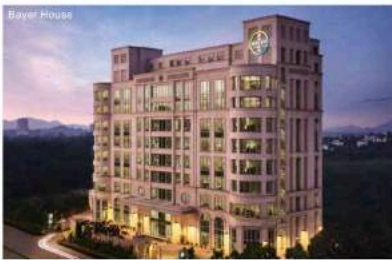

## Shop the global way -The Walk

Acclaimed the world over for engaging shopping experiences, the concept of High Street Shopping finally debuts in India with The Walk. Located at Hiranandani Estate, Thane's finest lifestyle destination, The Walk will play host to an impressive line-up of world brands, premium Indian Brands, entertainment hubs and fine dining restaurants in a refreshing high street format. Thoughtfully designed and created for discerning retail shoppers, The Walk is poised to become the most frequented retail destination in near future.

Actual image of The Walk High Street, Hiranandani Estate, Thane.

Treat the tycoon in you

**Hiranandani Business Park, Thane**

With its elegant workspaces and world-class amenities, Hiranandani Business Park has attracted some of the biggest names in the world of business. Also creating a highly fertile investment ground for you. The lake city of Thane has itself acquired fame and prestige because of the presence of Hiranandani. Besides the Business Park's unique benefit of being in the middle of nature has made it the preferred choice of blue-chip companies, banks, MNCs and offices of other Indian corporates. To name one, TCS has acquired a total of 1.8 million sq. ft. arena for its mammoth task force of around 14,000 employees in phase-1. Bayer CropScience boasts of its India head office right here. Encompassed by such inspiring neighbours will always keep you driven towards your goals.